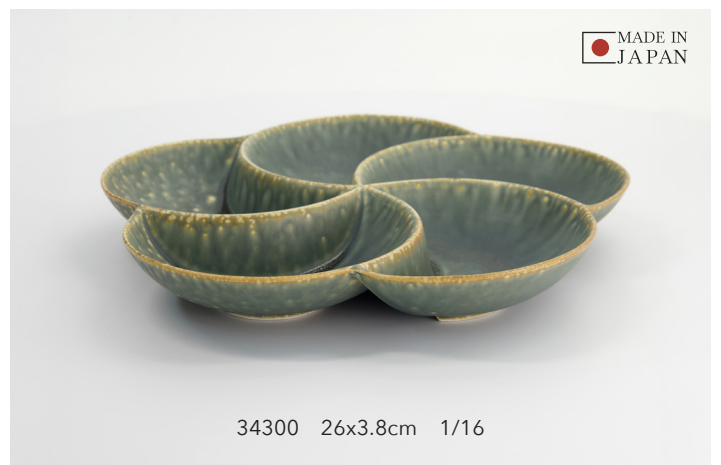

CRAFT PLATES

MADE IN JAPAN

MADE IN JAPAN

34040 Bowl 19.5x10cm 1000ml 1/24

34036 17.5x5.8cm 1/24

MADE IN JAPAN

34039 24cm 1/24

34038 15.5cm 1/36

MADE IN JAPAN

34037 27.5x5.2cm 1/24

CRAFT PLATES

CRAFT PLATES

CRAFT PLATES

AKA-CHA SUISHO

MADE IN JAPAN

34253 Bowl 16x8cm 600ml 6/48

MADE IN JAPAN

34251 Deep Plate 23x5cm 4/32

MADE IN JAPAN

34255 Ramen Bowl 21.5x9cm 1250ml 4/24

MADE IN JAPAN

34249 Plate 19.5x3cm 6/48
34250 Plate 26x3.4cm 4/24

MADE IN JAPAN

34254 Tayo Bowl
17x9cm 900ml 4/32