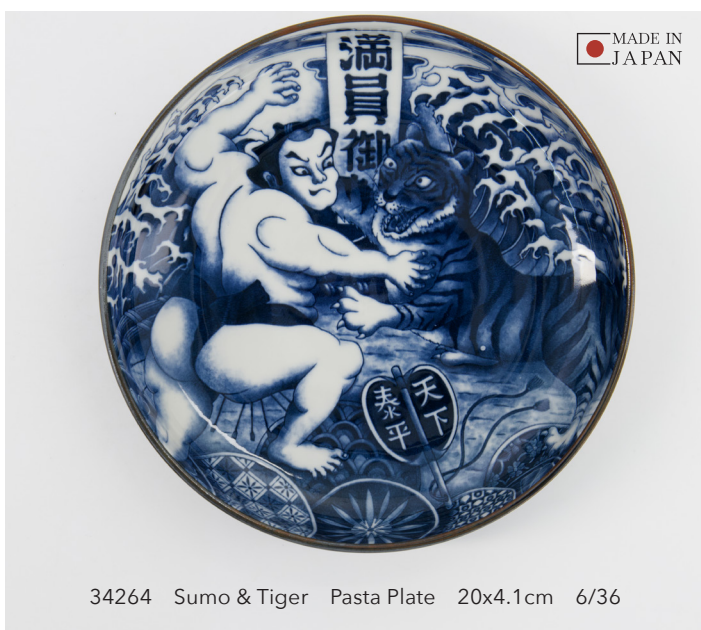

MADE IN JAPAN